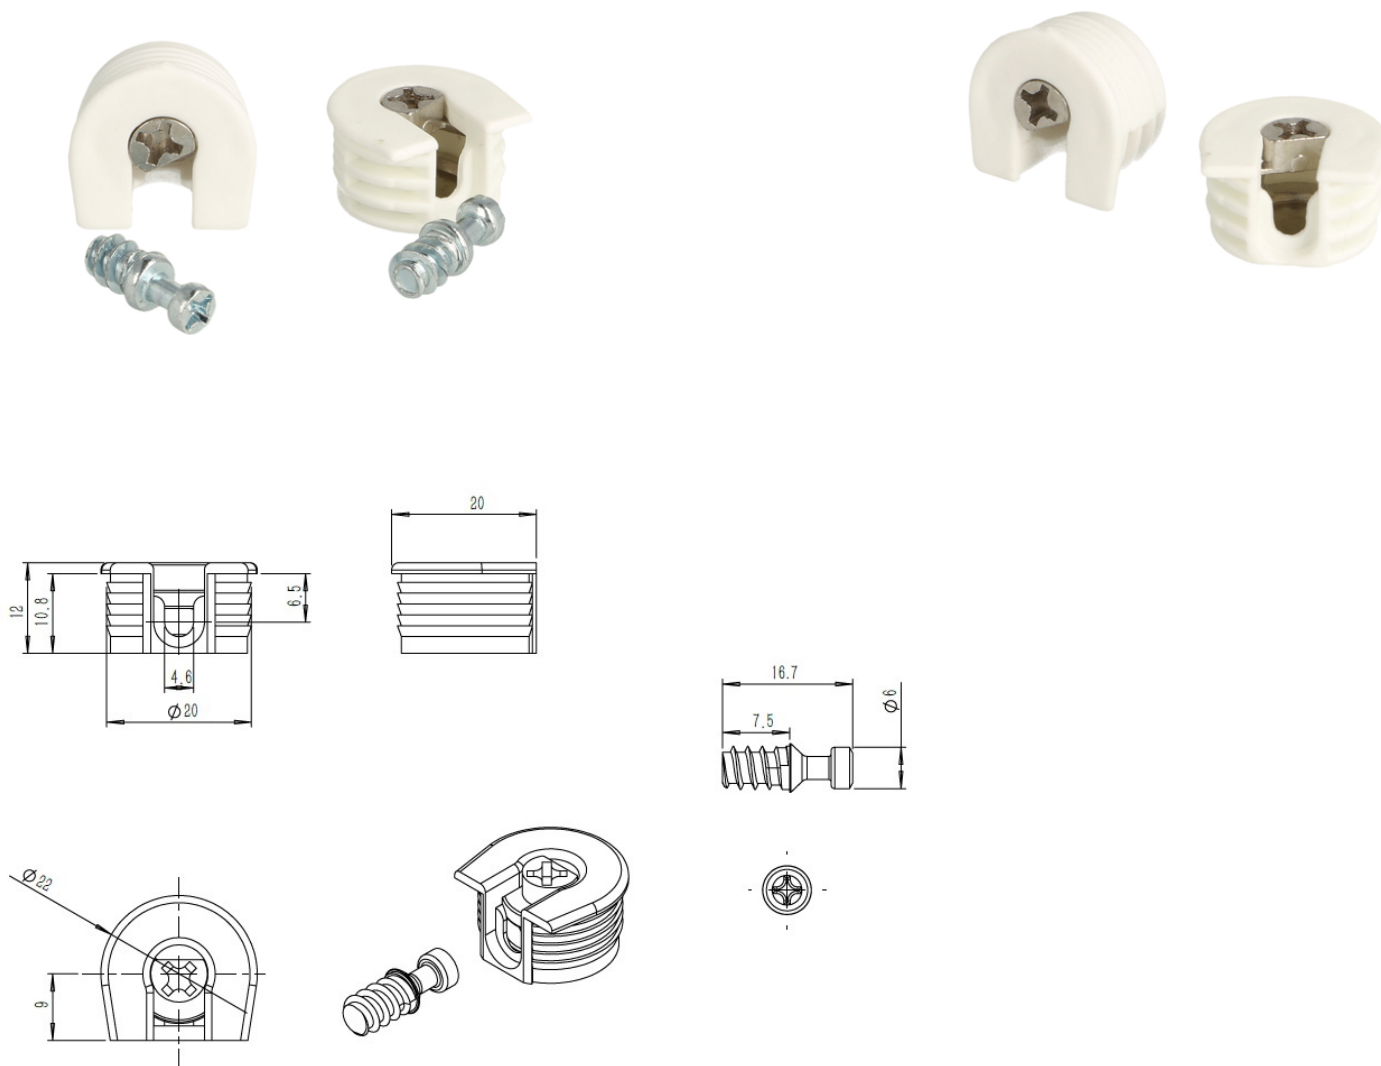

PRODUCT SHEET

Description:

Shelf Connector "Eccentric", White PE, F/16mm Panels, \varnothing 20x11mm, Incl. Steel Screw \varnothing 6x16mm

Item number:

11.04.570-0

Units	Box	Carton	HS Code	Barcode
Pcs.		3000	3926909790	 5704866515177